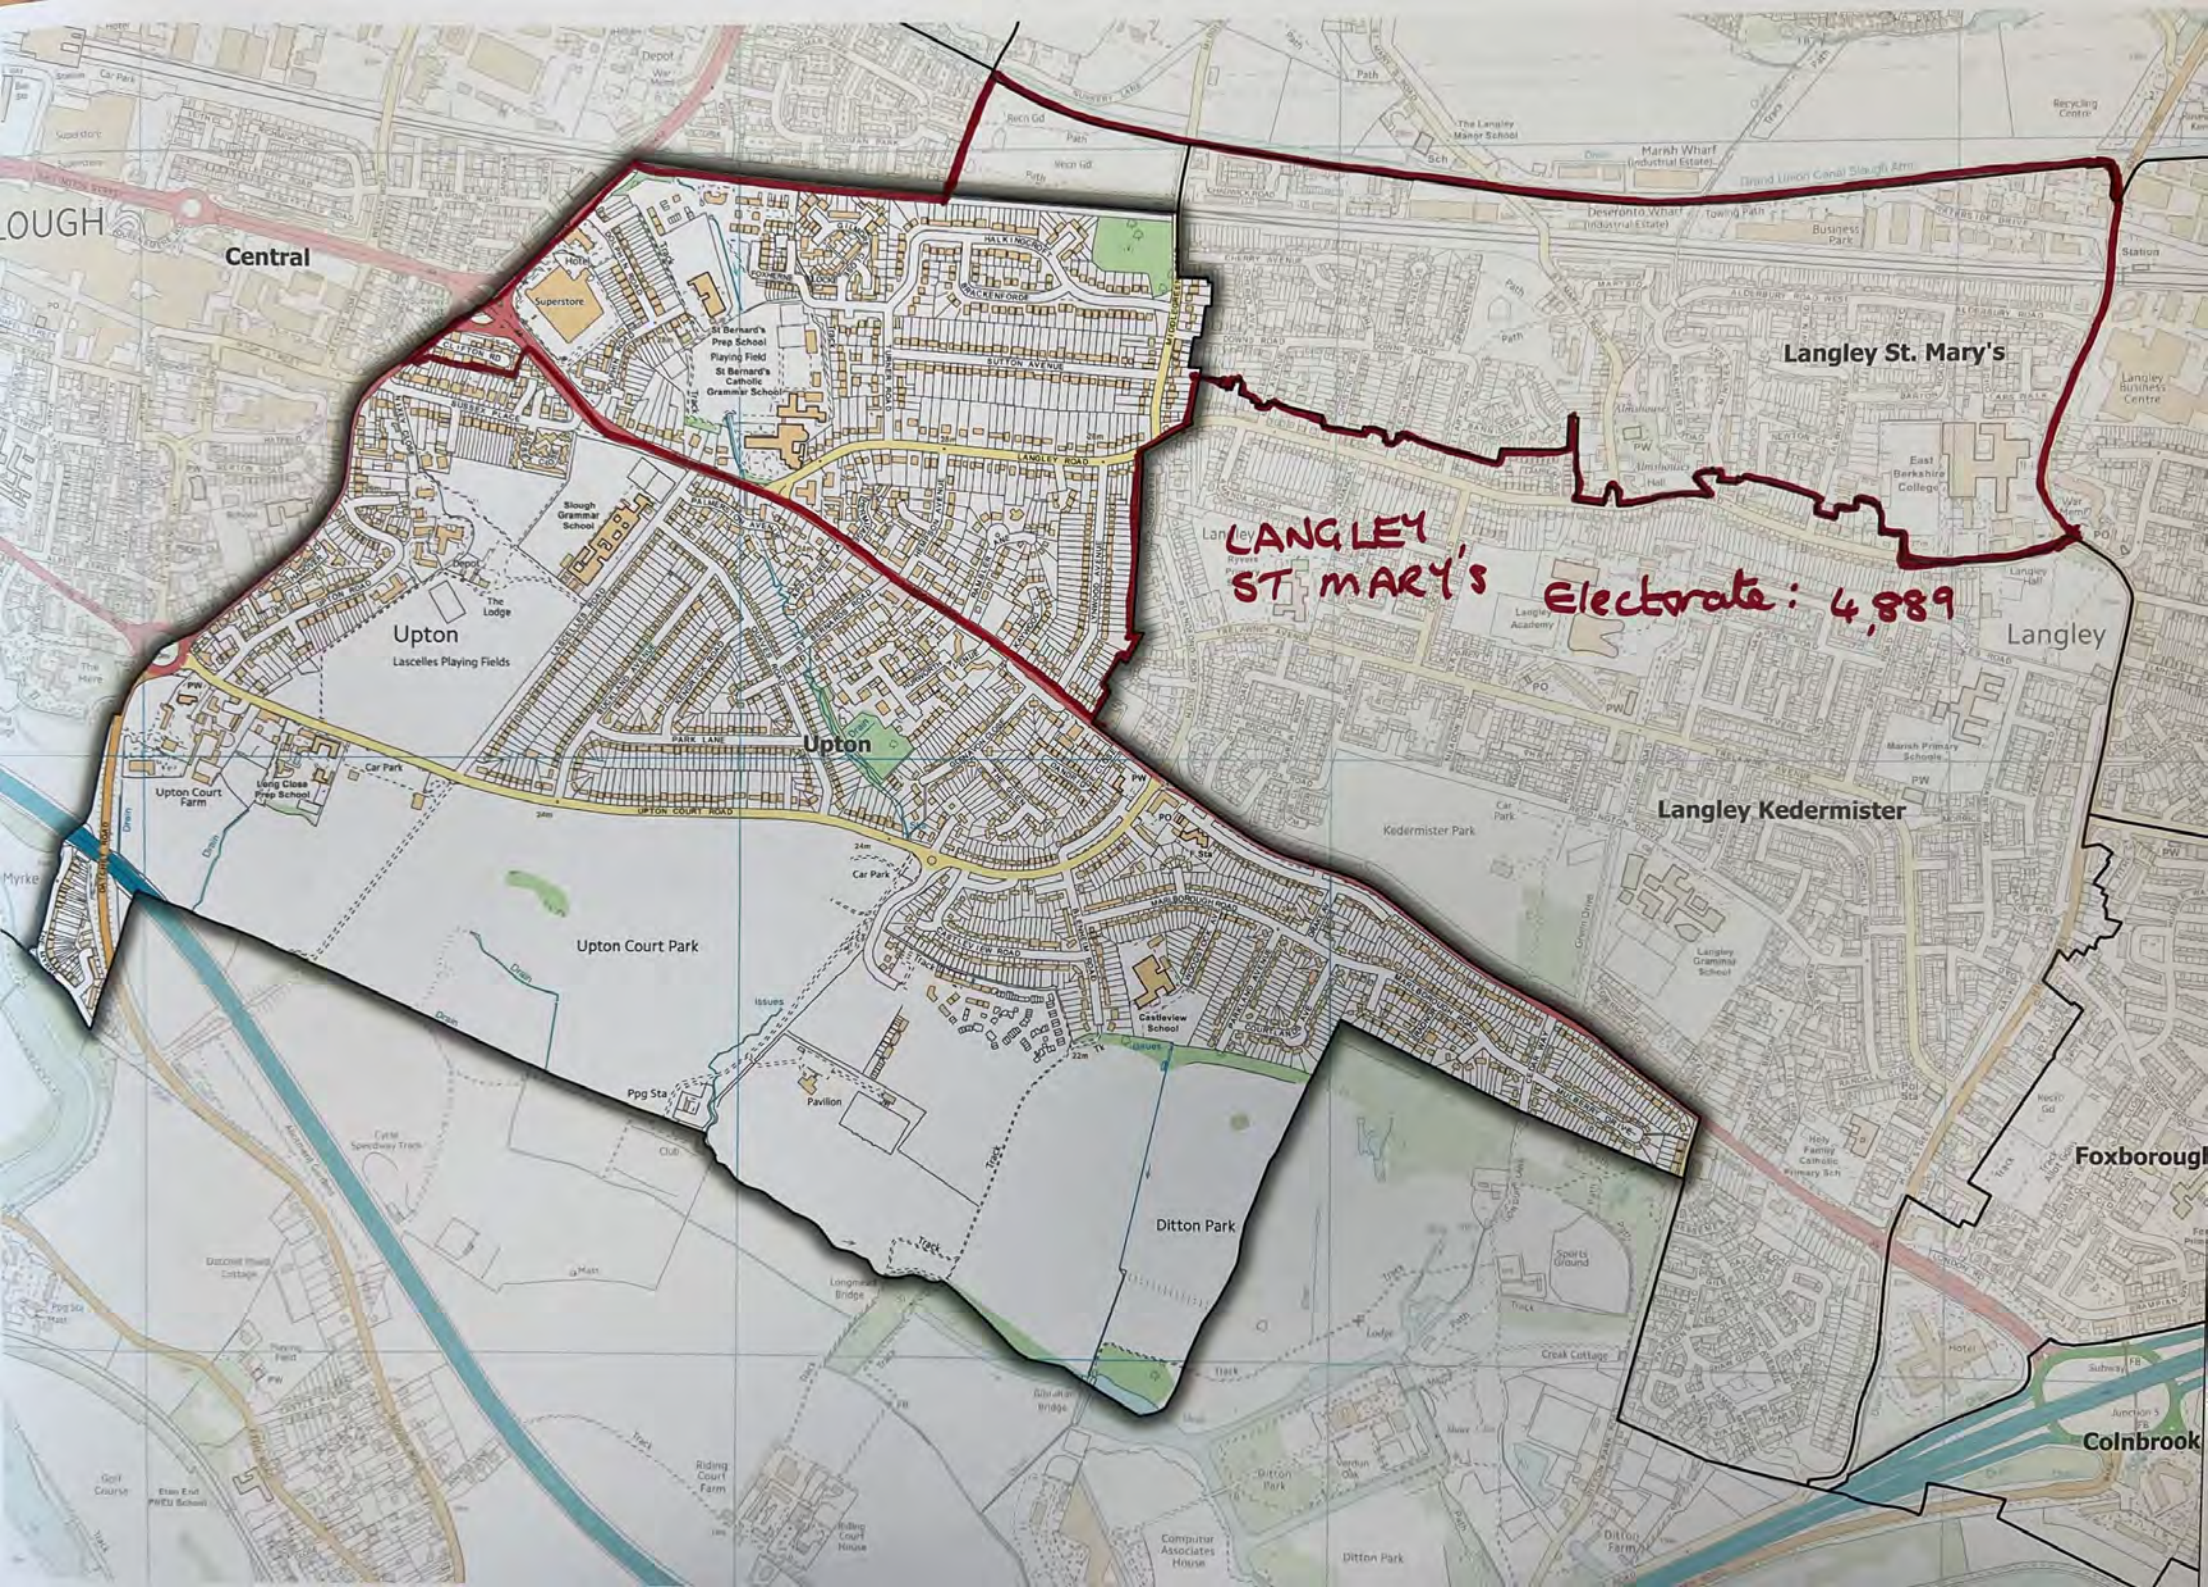

Regeneration Directorate

Contains OS data © Crown copyright and database rights 2018

Scale: 0 100 200 300 400 500

Grid coordinates: 501000, 501500, 502000, 502500, 503000, 503500, 504000, 504500, 505000

- New ward boundary