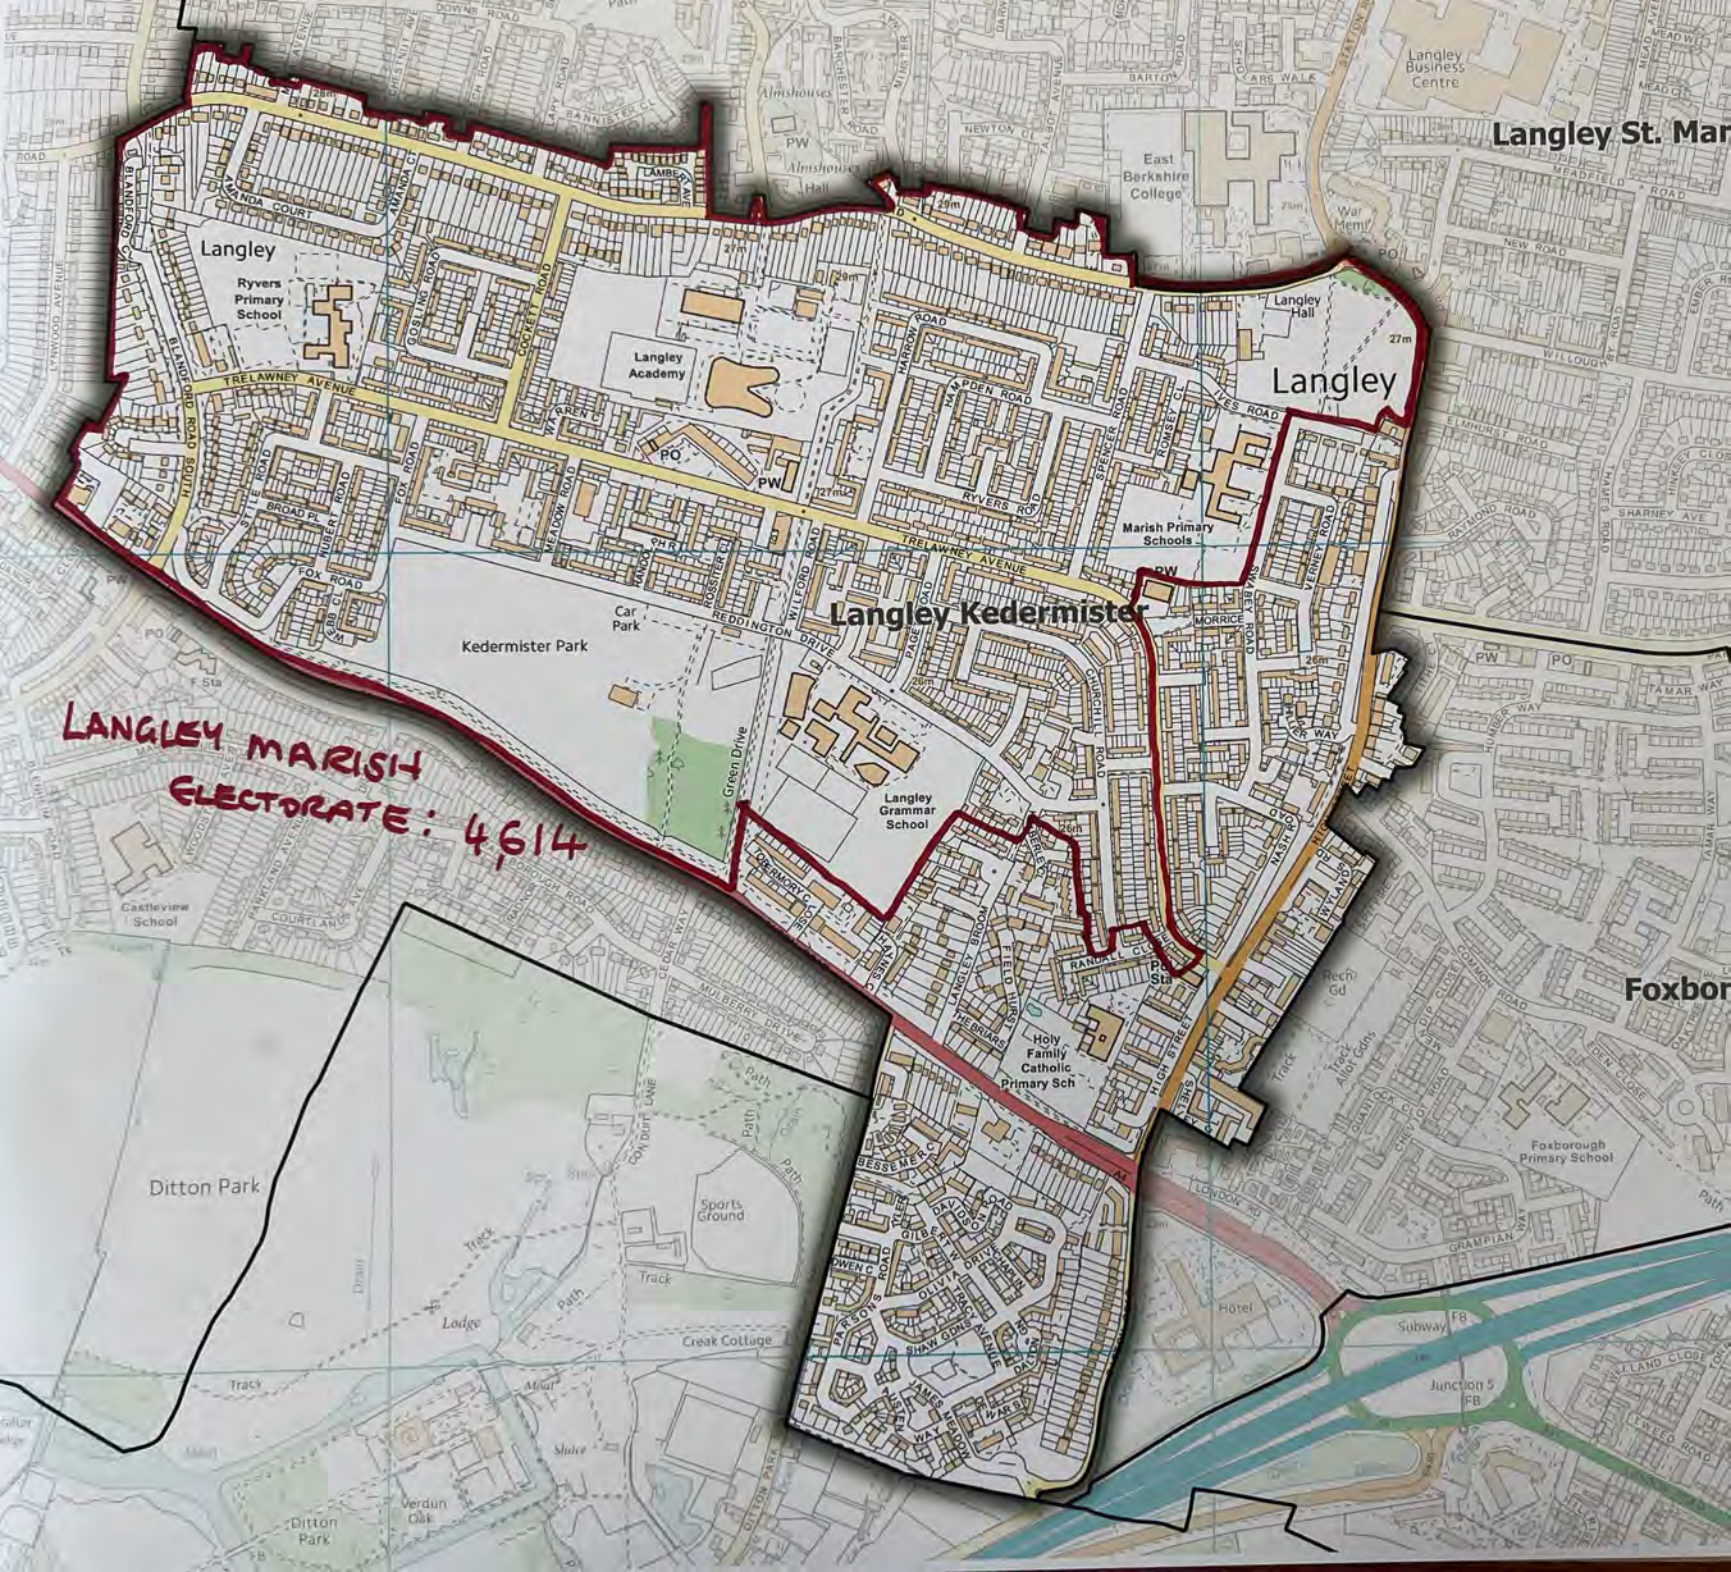

Map labels include: Station, Car Park, Depot, Superstore, St Bernard's Prep School, St Bernard's Catholic Grammar School, Slough Grammar School, The Lodge, Lascelles Playing Fields, Upton Court Farm, Long Close Prep School, Upton Court Road, Ppg Sta, Club, Pavilion, Longmead Bridge, Biding Court Farm, Biding Court House, Computer Associates House, Ditton Park, Sports Ground, Creek Cottages, Ditton Farm, Ditton Park, Langley Academy, Langley Primary School, Ryders Primary School, Kederminster Park, Langley Grammar School, Langley Primary School, East Berkshire Crampton School, Marsh Wharf Industrial Estate, Deseronto Wharf Industrial Estate, Business Park, The Langley Manor School, Marsh Wharf, Wood Union Close Slough Arm, Town Path, PO, PW, Cycle Sports Track, Cycle, Upton Court Park, Ppg Sta, Club, Pavilion, Longmead Bridge, Biding Court Farm, Biding Court House, Computer Associates House, Ditton Park, Sports Ground, Creek Cottages, Ditton Farm, Ditton Park, Langley Academy, Langley Primary School, Ryders Primary School, Kederminster Park, Langley Grammar School, Langley Primary School, East Berkshire Crampton School, Marsh Wharf Industrial Estate, Deseronto Wharf Industrial Estate, Business Park, The Langley Manor School, Marsh Wharf, Wood Union Close Slough Arm, Town Path, PO, PW, Cycle Sports Track, Cycle, Upton Court Park, Ppg Sta, Club, Pavilion, Longmead Bridge, Biding Court Farm, Biding Court House, Computer Associates House, Ditton Park, Sports Ground, Creek Cottages, Ditton Farm, Ditton Park.