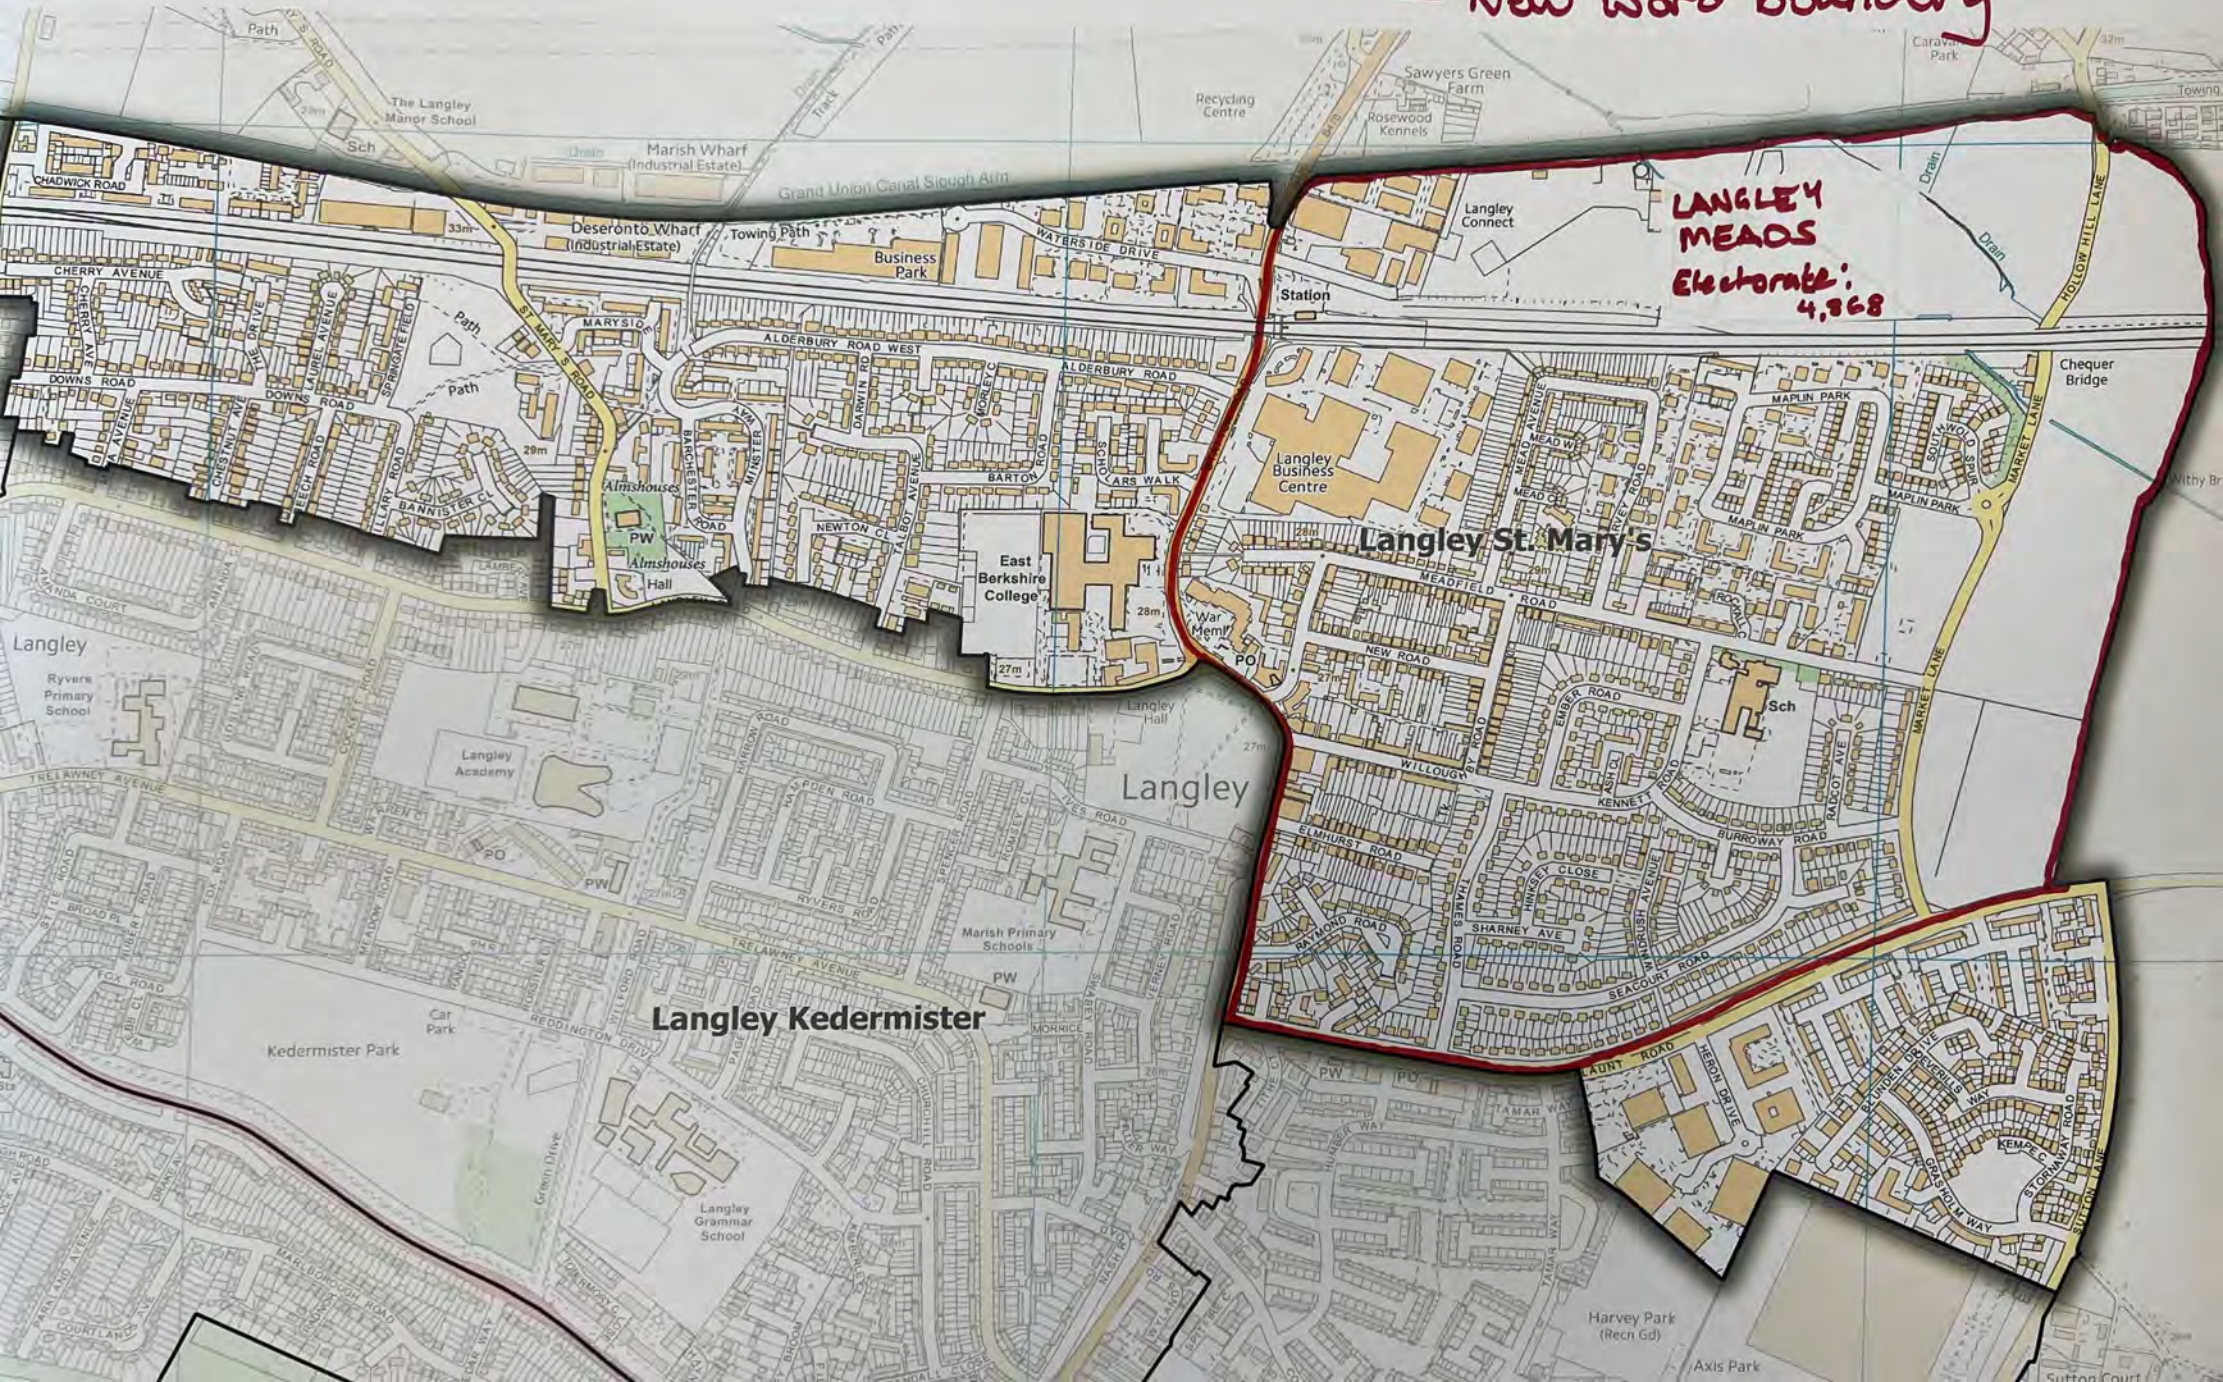

Regeneration Directorate

Contains OS data © Crown copyright and database rights 2018

Scale: 0 100 200 300 400 500

Grid coordinates: 501000, 501500, 502000, 502500, 503000, 503500, 504000, 504500, 505000

- New ward boundary