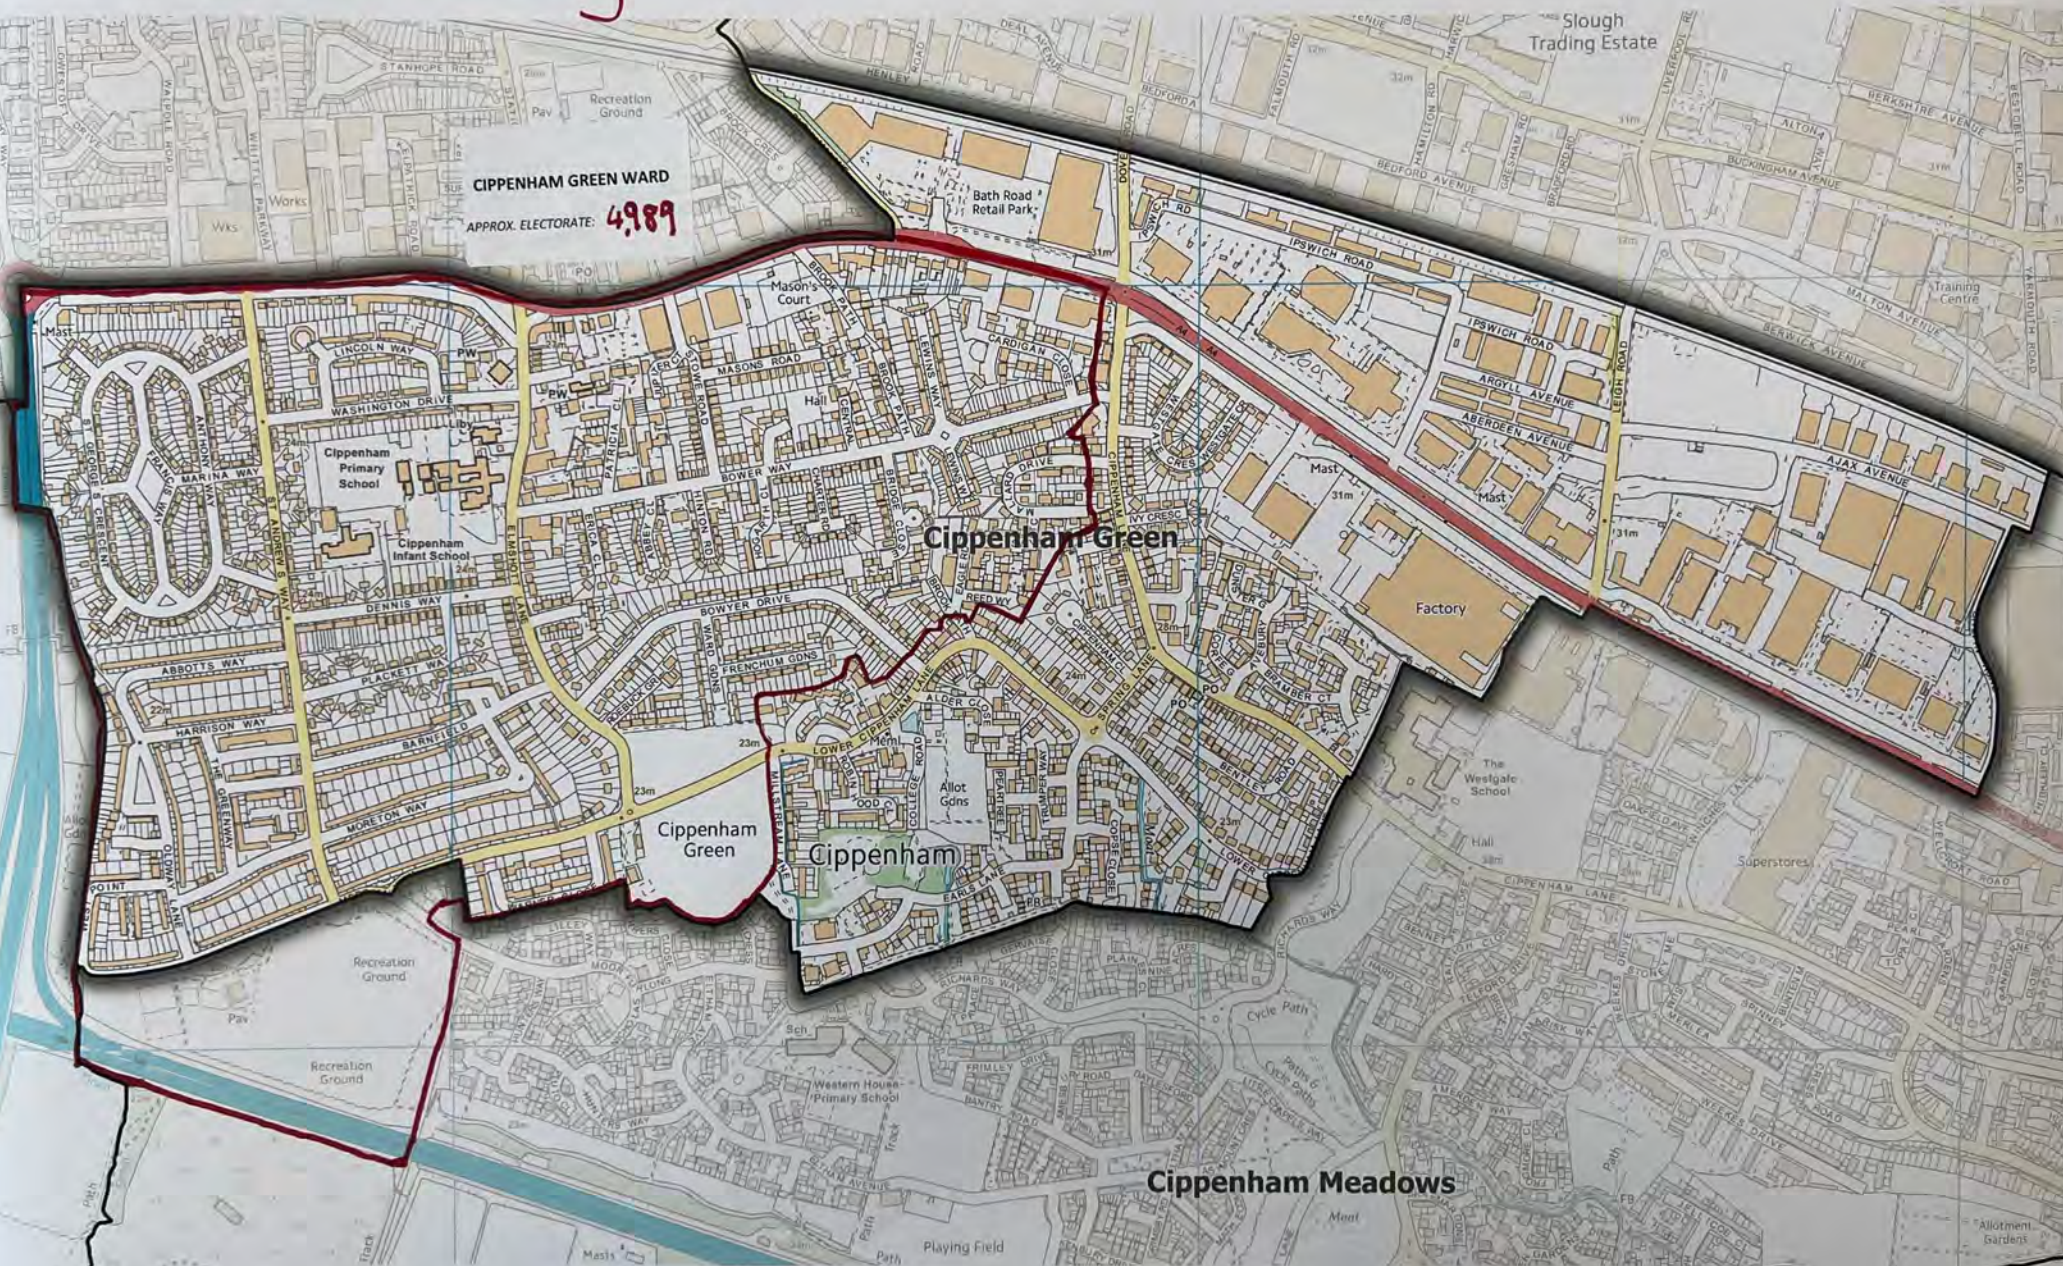

Slough Trading Estate

Car Park
Sta

Recreation Ground

Bath Road Retail Park

WASHINGTON DRIVE

MASON ROAD

GARDIAN ROAD

- New ward boundary