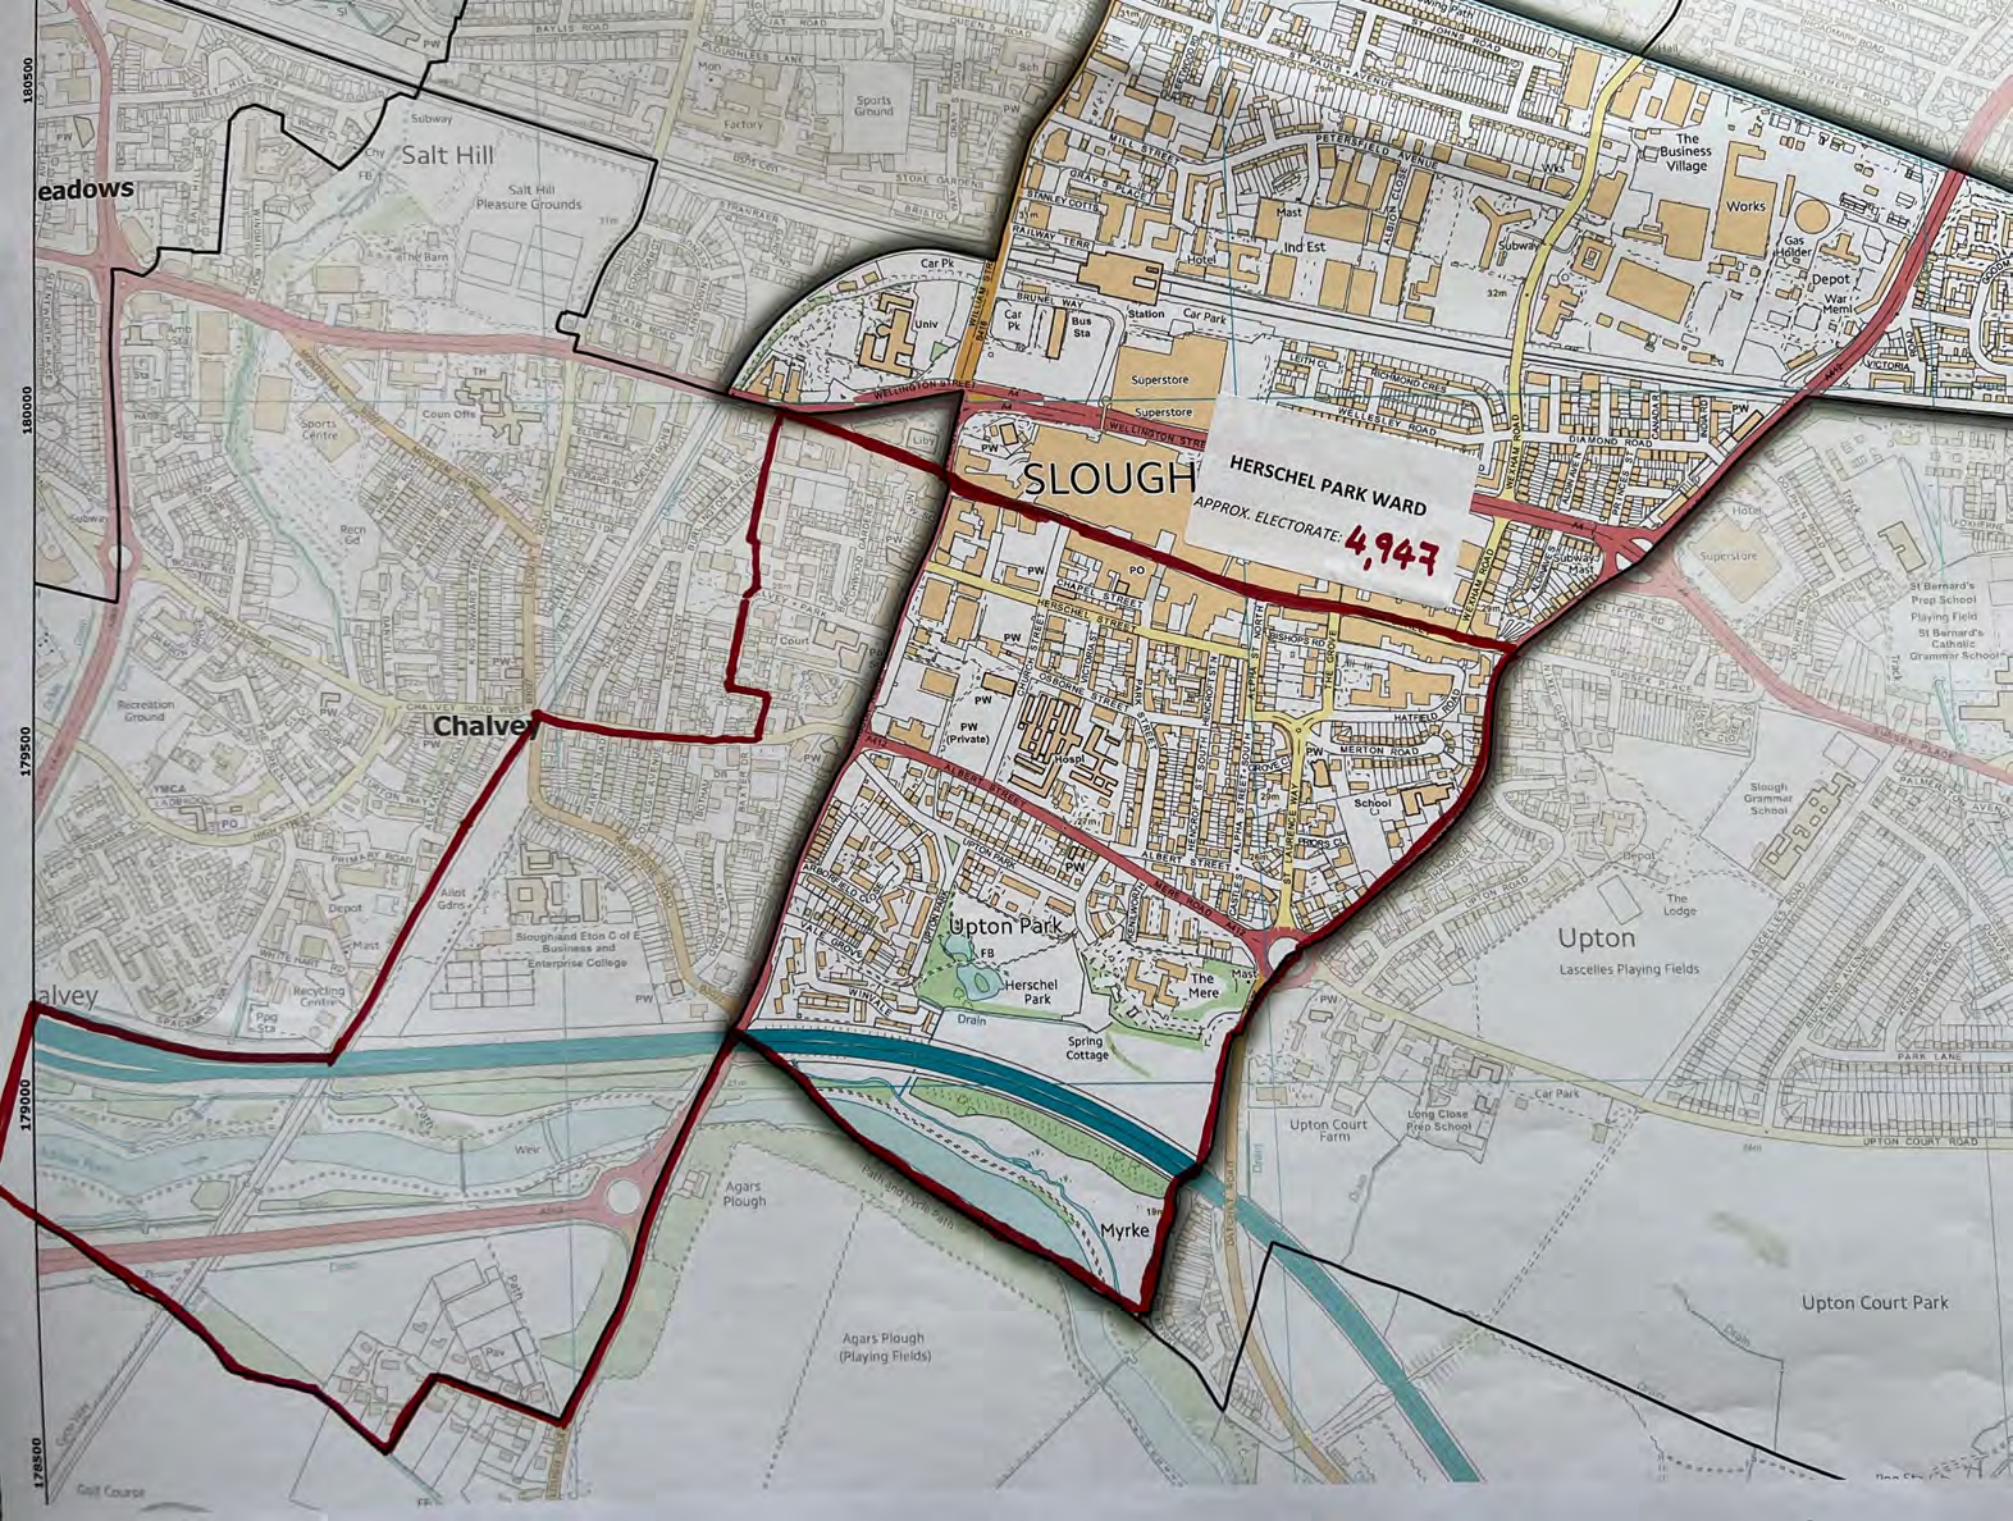

eadows

Salt Hill

Salt Hill
Pleasure Grounds

SLOUGH

HERSCHEL PARK WARD

APPROX. ELECTORATE: **4,947**

Chalvey

alvey

Upton Park

Herschel Park

Spring Cottage

Myrke

Upton

Lascalles Playing Fields

Upton Court Park

180500
180000
179500
179000
178500