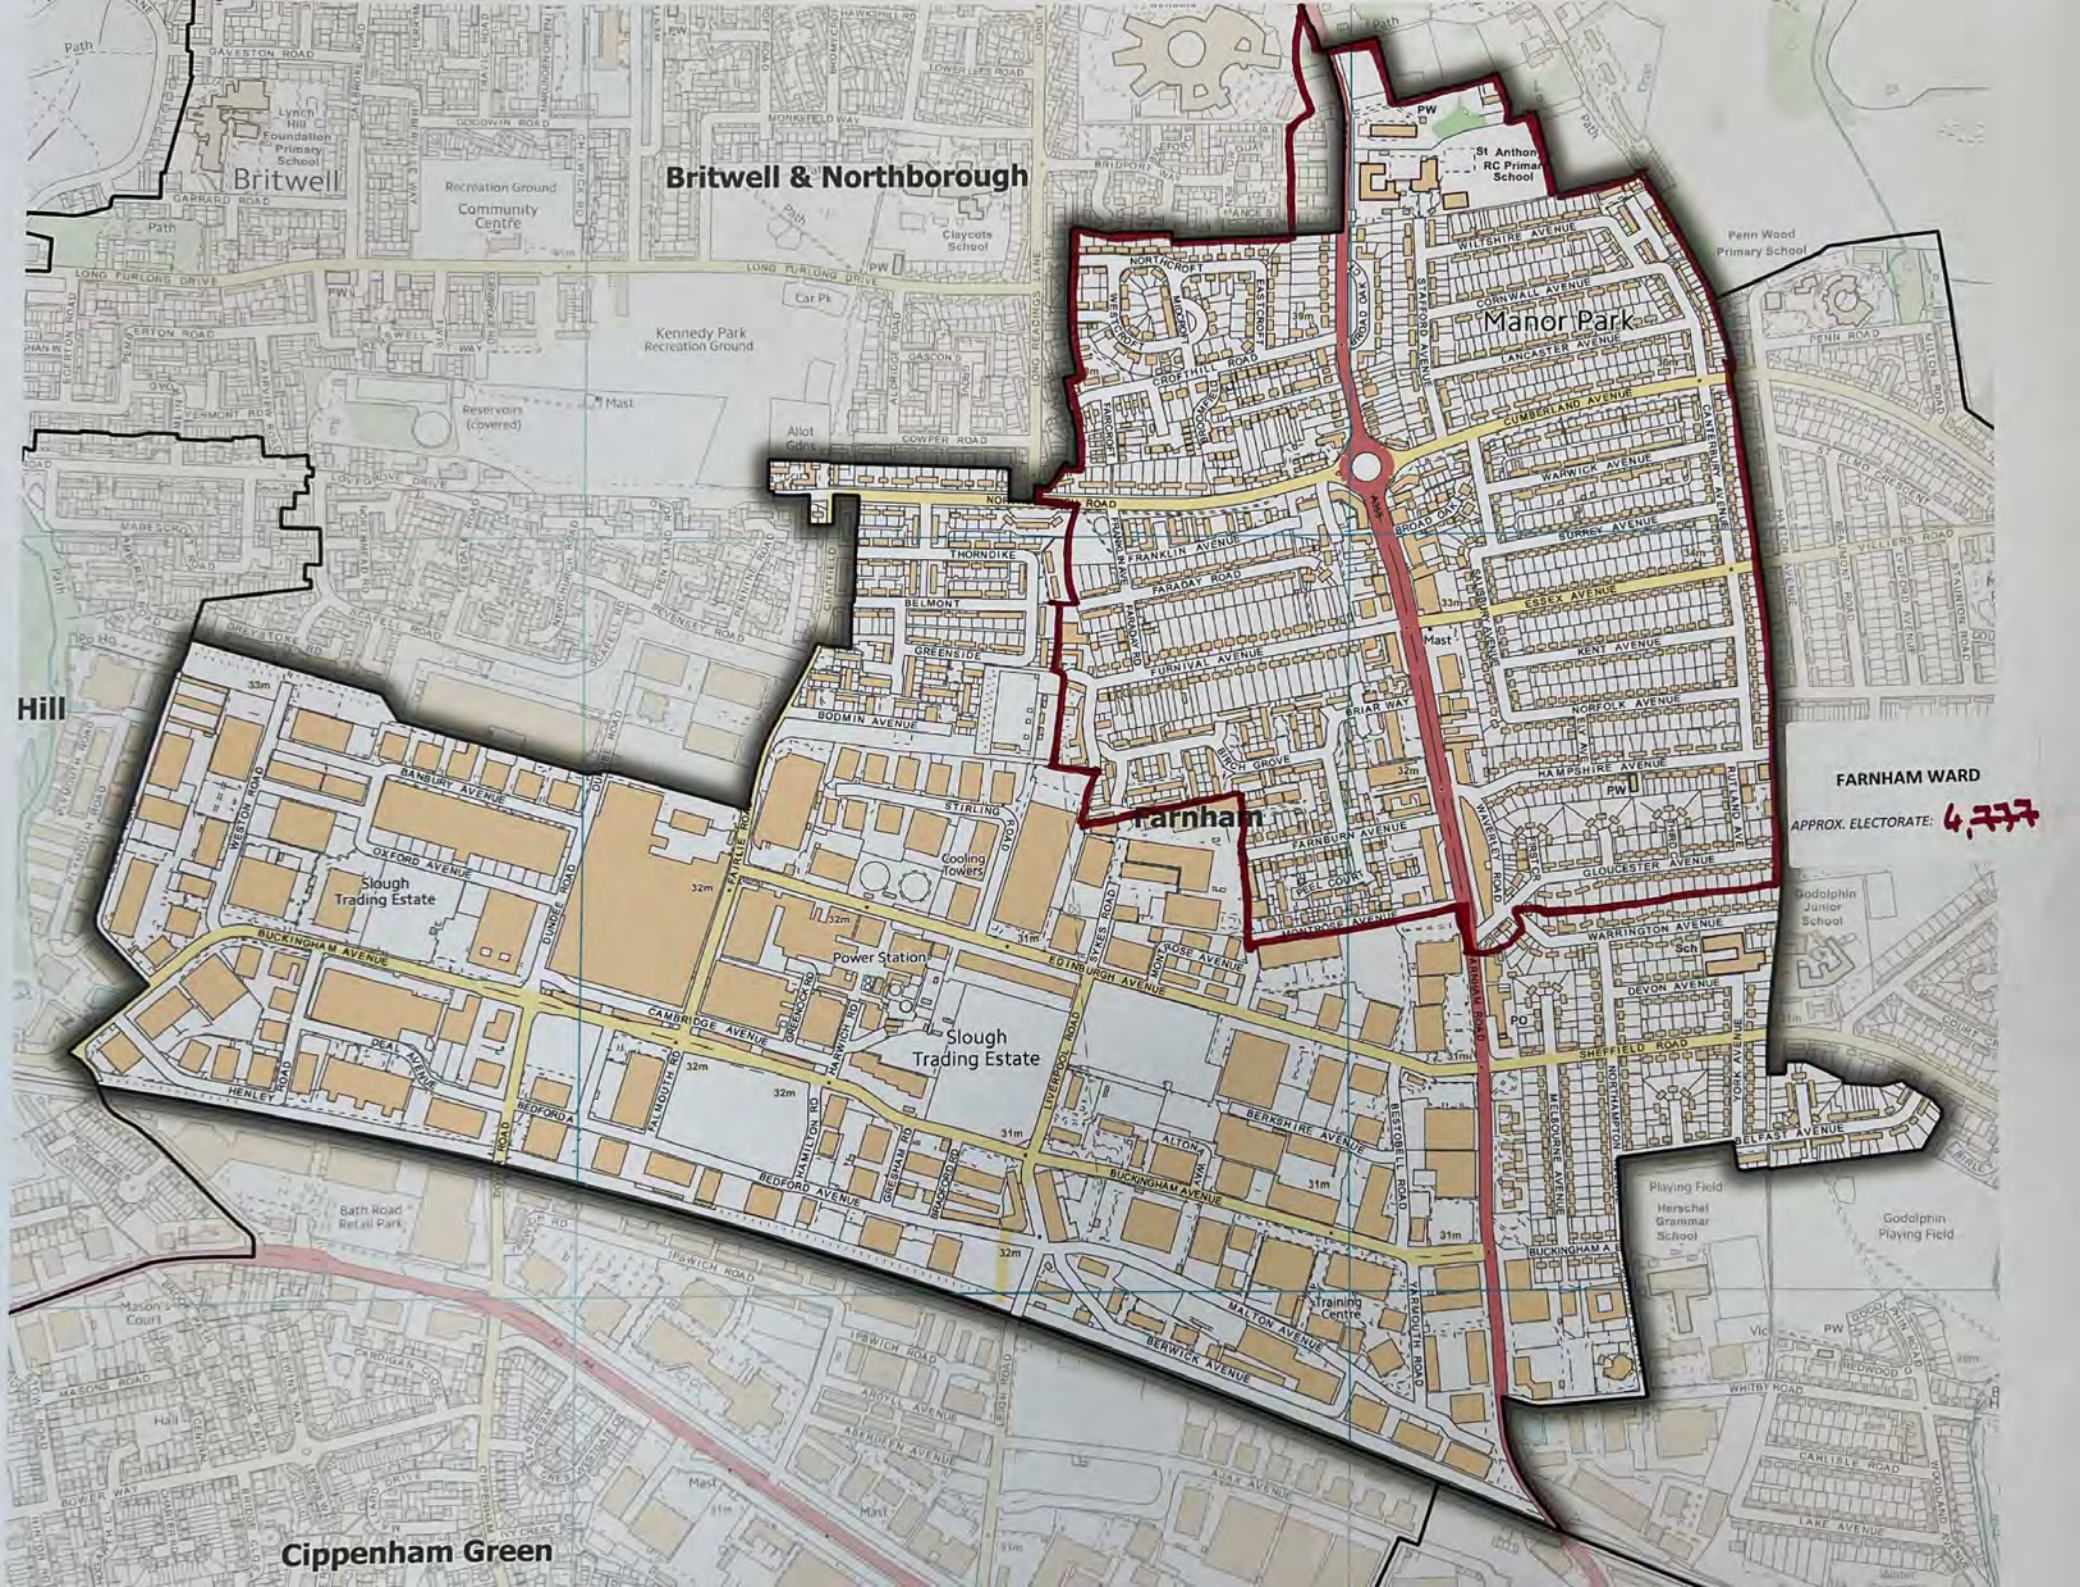

New ward boundary

Manor Park

Penn Wood Primary School

MANOR PARK & STOKE WARD

APPROX. ELECTORATE: 4,631

Baylis & Stoke

Britwell & Northborough

Manor Park