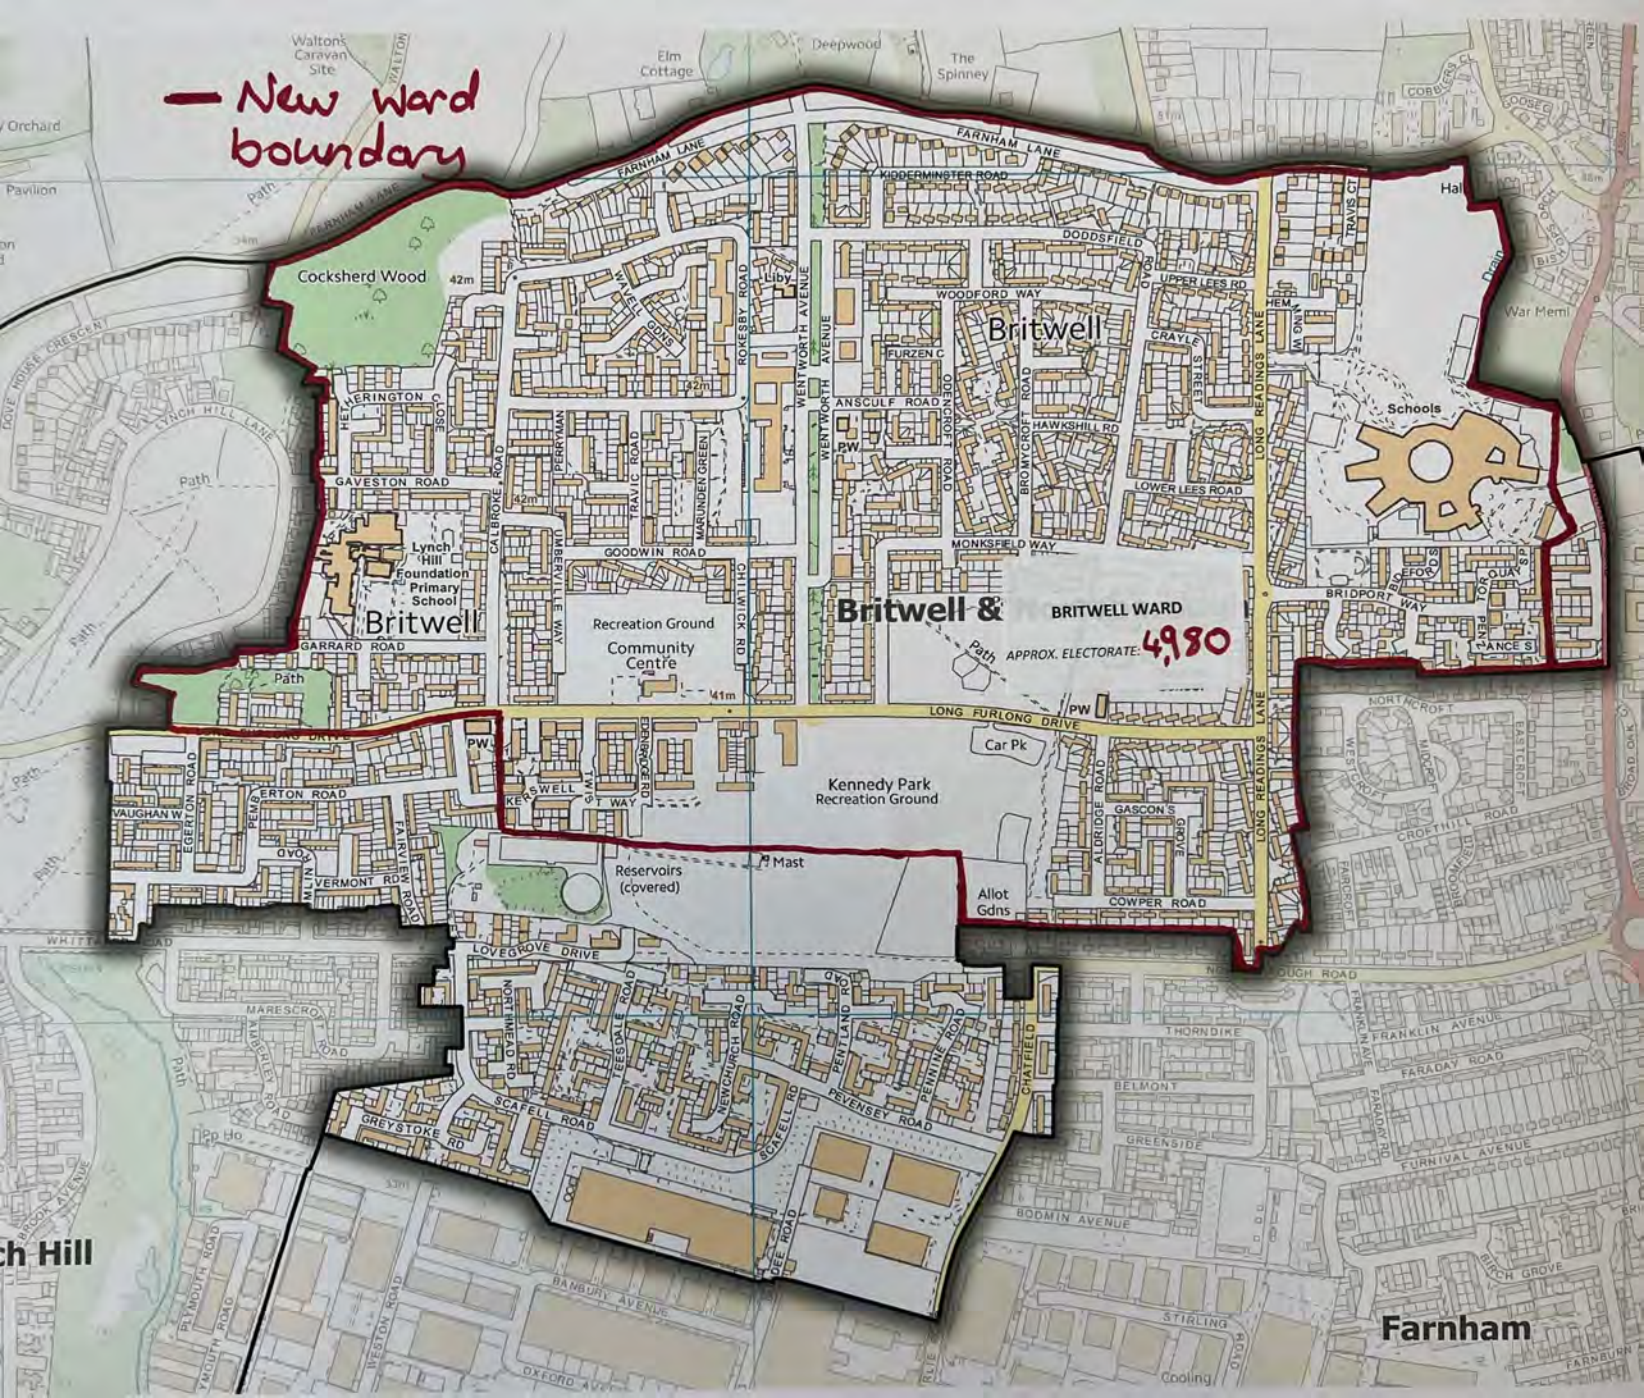

New Ward boundary

NORTHBOROUGH & LYNCH HILL VALLEY WARD
APPROX. ELECTORATE: **4815**

Northborough & Northborough Ward Date: 6-4-2018

0 100 200 m

© Crown copyright and database rights 2018

493500 494000 494500 495000 495500 496000 496500 497000