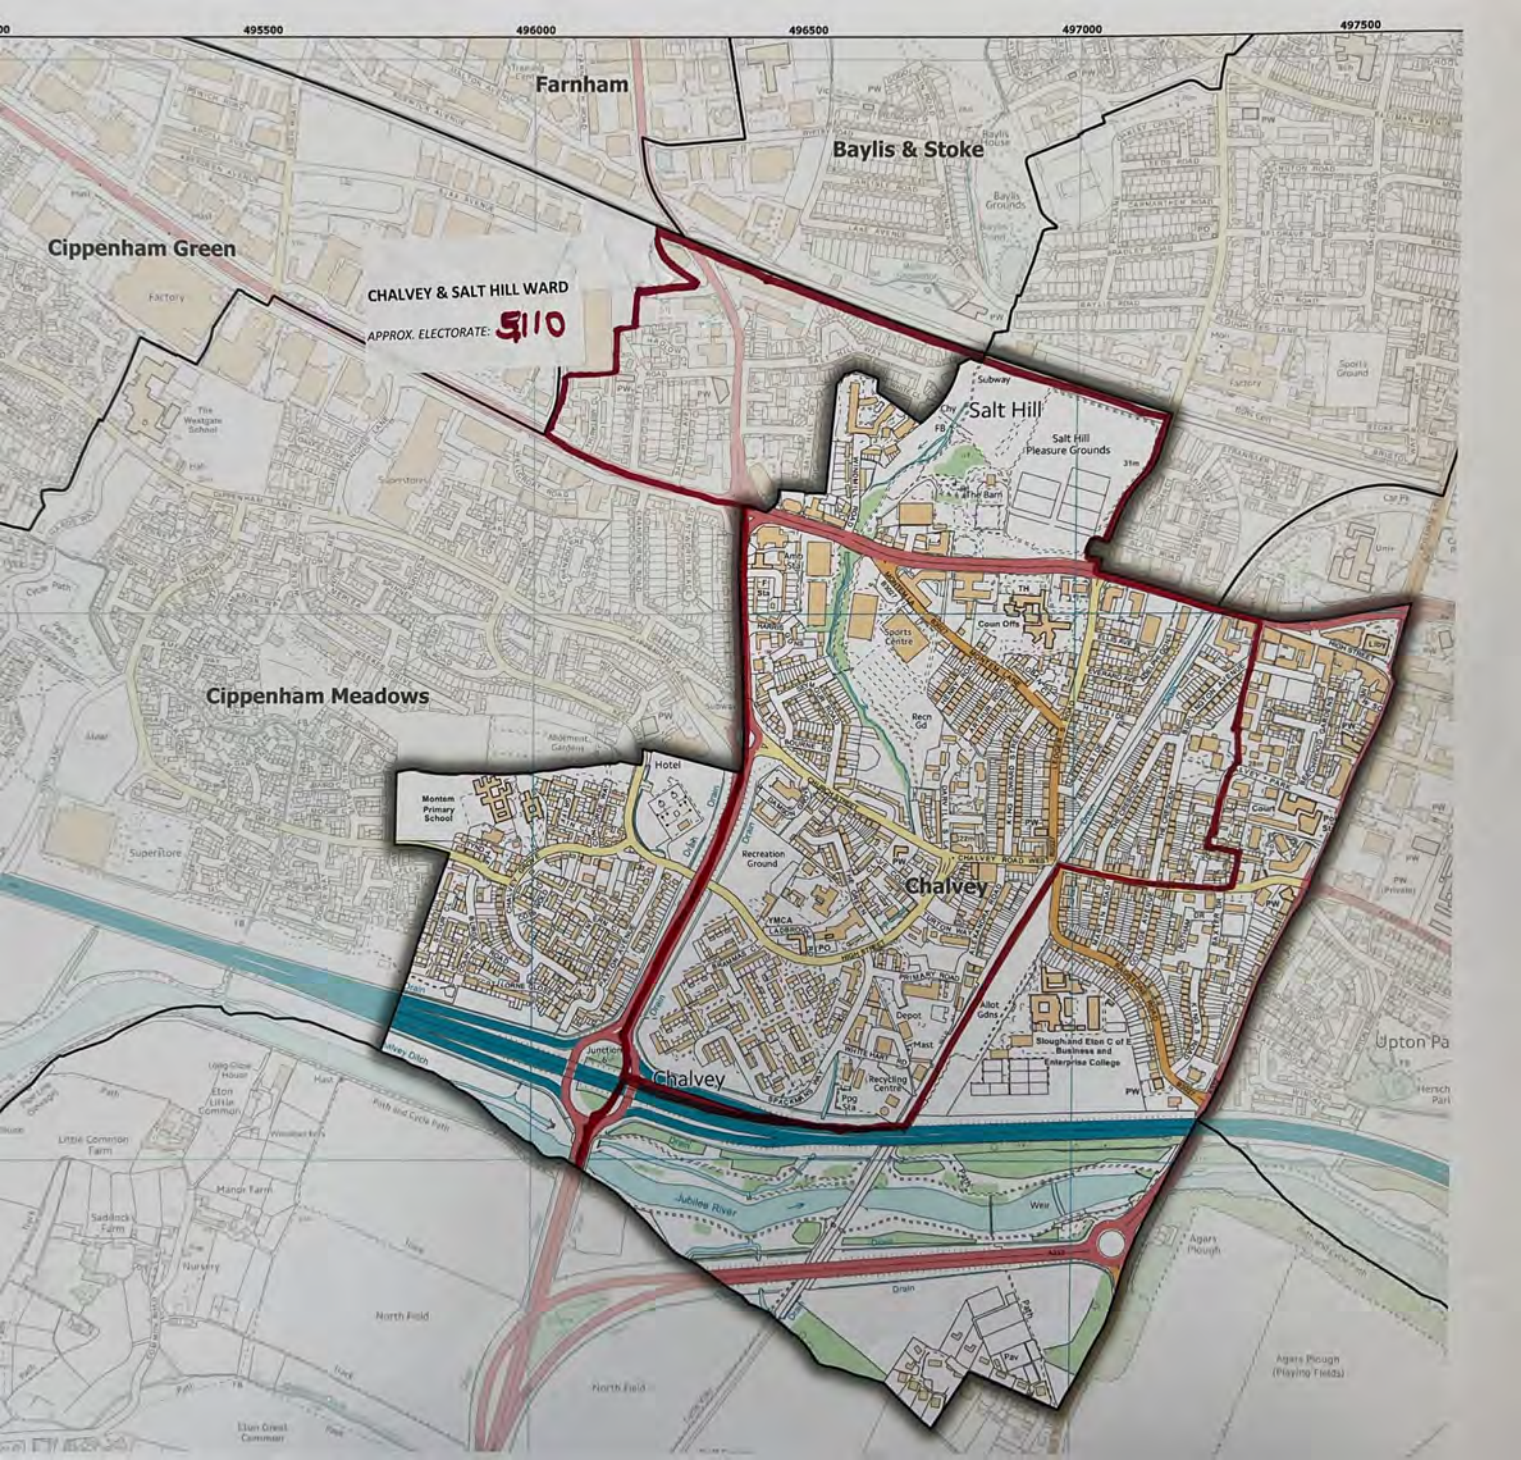

CHALLEY GROVE WARD
APPROX. ELECTORATE: **5,137**

Cippenham Green

Cippenham

Cippenham Meadows

Challey

Challey

Farnham

Baylis & Stoke