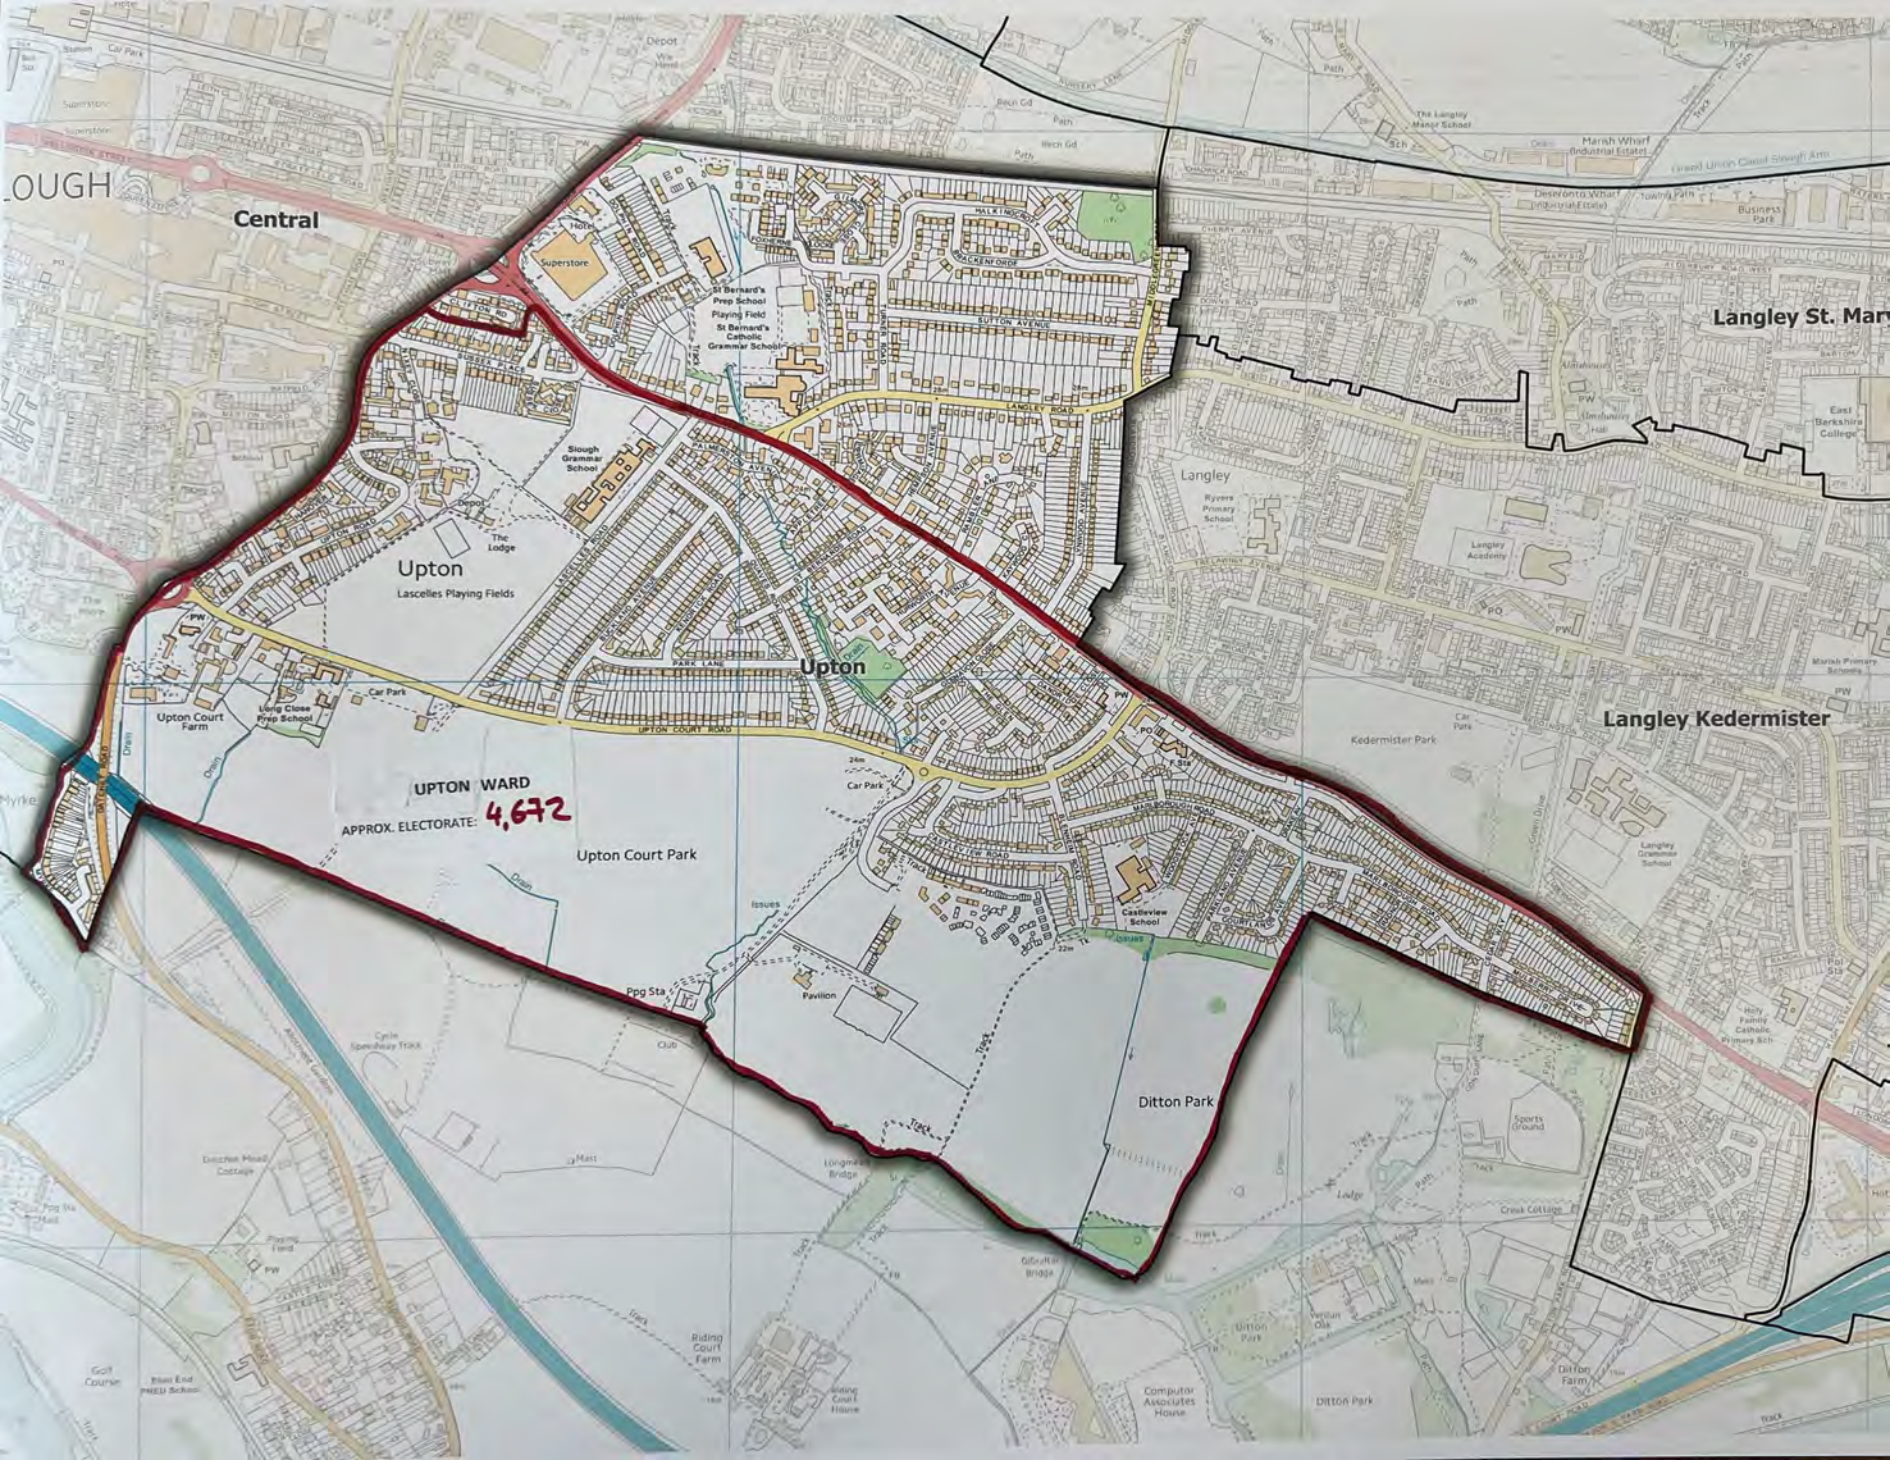

Central

Langley St. Mary

Upton

Upton

Langley Kederminster

UPTON WARD
APPROX. ELECTORATE: 4,672

Upton Court Park

Ditton Park

OUGH

Myke

180

180

Map labels include: Station, Car Park, Depot, Superstore, St Bernard's Prep School, St Bernard's Catholic Grammar School, Slough Grammar School, The Lodge, Lascelles Playing Fields, Upton Court Farm, Long Close Prep School, Upton Court Road, Ppg Sta, Club, Pavilion, Longmead Bridge, Biding Court Farm, Biding Court House, Computer Associates House, Ditton Park, Sports Ground, Creek Cottages, Ditton Farm, Ditton Park, Langley Academy, Langley Primary School, Ryders Primary School, Kederminster Park, Langley Grammar School, Langley Primary School, East Berkshire Crampton School, Marsh Wharf Industrial Estate, Deseronto Wharf Industrial Estate, Business Park, The Langley Manor School, Marsh Wharf, Wood Union Close Slough Arm, Town Path, PO, PW, Cycle Sports Track, Cycle, Upton Court Park, Ppg Sta, Club, Pavilion, Longmead Bridge, Biding Court Farm, Biding Court House, Computer Associates House, Ditton Park, Sports Ground, Creek Cottages, Ditton Farm, Ditton Park, Langley Academy, Langley Primary School, Ryders Primary School, Kederminster Park, Langley Grammar School, Langley Primary School, East Berkshire Crampton School, Marsh Wharf Industrial Estate, Deseronto Wharf Industrial Estate, Business Park, The Langley Manor School, Marsh Wharf, Wood Union Close Slough Arm, Town Path, PO, PW, Cycle Sports Track, Cycle, Upton Court Park, Ppg Sta, Club, Pavilion, Longmead Bridge, Biding Court Farm, Biding Court House, Computer Associates House, Ditton Park, Sports Ground, Creek Cottages, Ditton Farm, Ditton Park.